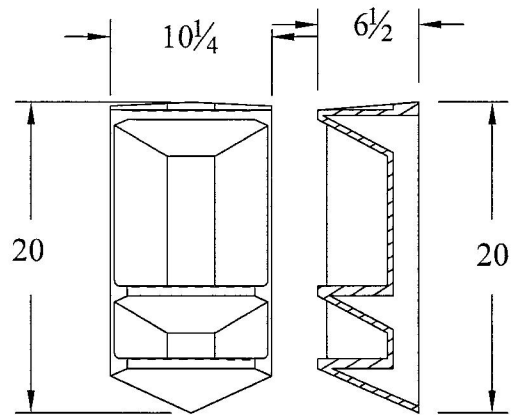

1/4" PER FT. DRAIN SLOPE

SHOWER SEAT

## SOAP AND SHAMPOO HOLDERS

SINGLE RECESSED

SGL SOAP SHELF

LARGE 3-SHELF CORNER

DOUBLE RECESSED

SMALL 2-SHELF CORNER