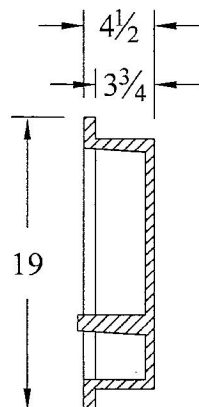

1/4" PER FT. DRAIN SLOPE

SHOWER SEAT

## SOAP AND SHAMPOO HOLDERS

SINGLE RECESSED

SGL SOAP SHELF

LARGE 3-SHELF CORNER

DOUBLE RECESSED

SMALL 2-SHELF CORNER