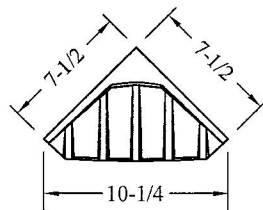

# SHOWER BASES

ALL SHOWER FLOORS ARE NON-SKID  
CUSTOM SHAPES AND SIZES ARE AVAILABLE

SIZE	A	B	C	D	E&F	G
36" SQ	36	36	18	17	—	—
48" REC	48	36	24	17	—	—
36" NEO	36	36	12	12	18	25.5
38" NEO	38	38	12	12	20	25.5
48" NEO	48	48	12	12	24	25.5

1/4" PER FT. DRAIN SLOPE

SHOWER SEAT

## SOAP AND SHAMPOO HOLDERS

SINGLE RECESSED

SGL SOAP SHELF

LARGE 3-SHELF CORNER

DOUBLE RECESSED

SMALL 2-SHELF CORNER