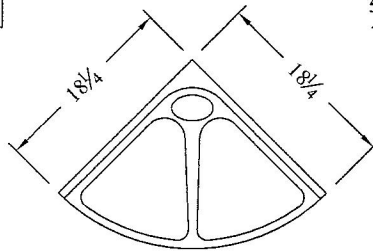

# SHOWER BASES

ALL SHOWER FLOORS ARE NON-SKID  
CUSTOM SHAPES AND SIZES ARE AVAILABLE

SIZE	A	B	C	D	E&F	G
36" SQ	36	36	18	17	—	—
48" REC	48	36	24	17	—	—
36" NEO	36	36	12	12	18	25.5
38" NEO	38	38	12	12	20	25.5
48" NEO	48	48	12	12	24	25.5

1/4" PER FT. DRAIN SLOPE

SHOWER SEAT

## SOAP AND SHAMPOO HOLDERS

SINGLE RECESSED

SGL SOAP SHELF

LARGE 3-SHELF CORNER

DOUBLE RECESSED

SMALL 2-SHELF CORNER