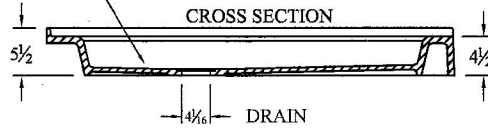

# SHOWER BASES

ALL SHOWER FLOORS ARE NON-SKID  
CUSTOM SHAPES AND SIZES ARE AVAILABLE

SIZE	A	B	C	D	E&F	G
36" SQ	36	36	18	17	—	—
48" REC	48	36	24	17	—	—
36" NEO	36	36	12	12	18	25.5
38" NEO	38	38	12	12	20	25.5
48" NEO	48	48	12	12	24	25.5

1/4" PER FT. DRAIN SLOPE

SHOWER SEAT