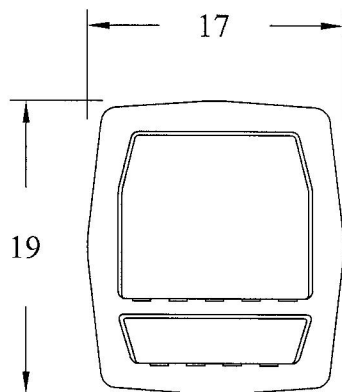

1/4" PER FT. DRAIN SLOPE

SHOWER SEAT

## SOAP AND SHAMPOO HOLDERS

SINGLE RECESSED

SGL SOAP SHELF

LARGE 3-SHELF CORNER

DOUBLE RECESSED

SMALL 2-SHELF CORNER