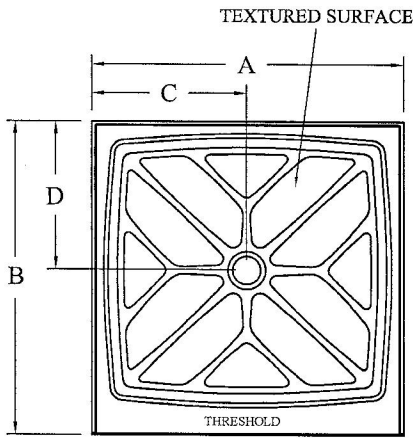

# SHOWER BASES

ALL SHOWER FLOORS ARE NON-SKID  
CUSTOM SHAPES AND SIZES ARE AVAILABLE

SIZE	A	B	C	D	E&F	G
36" SQ	36	36	18	17	—	—
48" REC	48	36	24	17	—	—
36" NEO	36	36	12	12	18	25.5
38" NEO	38	38	12	12	20	25.5
48" NEO	48	48	12	12	24	25.5

1/4" PER FT. DRAIN SLOPE

SHOWER SEAT

## SOAP AND SHAMPOO HOLDERS

SINGLE RECESSED

SGL SOAP SHELF

LARGE 3-SHELF CORNER

DOUBLE RECESSED

SMALL 2-SHELF CORNER