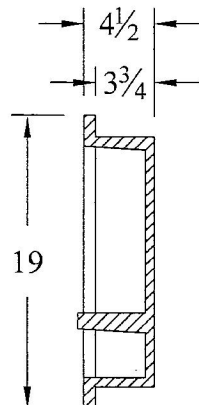

1/4" PER FT. DRAIN SLOPE

SHOWER SEAT

## SOAP AND SHAMPOO HOLDERS

SINGLE RECESSED

SGL SOAP SHELF

LARGE 3-SHELF CORNER

DOUBLE RECESSED

SMALL 2-SHELF CORNER