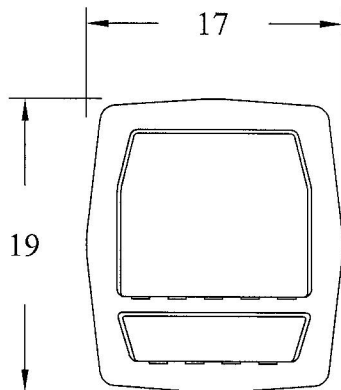

1/4" PER FT. DRAIN SLOPE

SHOWER SEAT

## SOAP AND SHAMPOO HOLDERS

SINGLE RECESSED

SGL SOAP SHELF

LARGE 3-SHELF CORNER

DOUBLE RECESSED

SMALL 2-SHELF CORNER