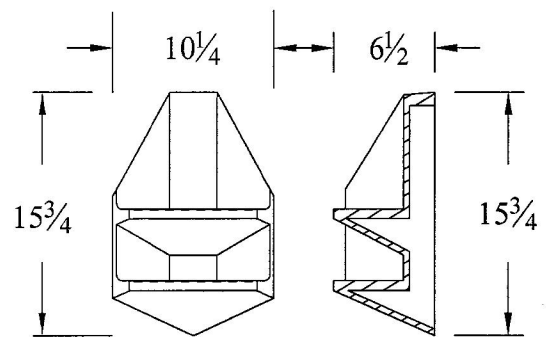

1/4" PER FT. DRAIN SLOPE

SHOWER SEAT

## SOAP AND SHAMPOO HOLDERS

SINGLE RECESSED

SGL SOAP SHELF

LARGE 3-SHELF CORNER

DOUBLE RECESSED

SMALL 2-SHELF CORNER