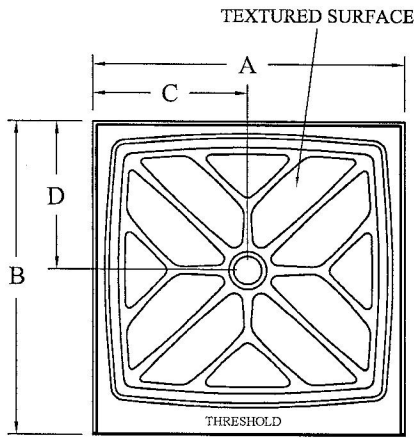

# SHOWER BASES

ALL SHOWER FLOORS ARE NON-SKID  
CUSTOM SHAPES AND SIZES ARE AVAILABLE

SIZE	A	B	C	D	E&F	G
36" SQ	36	36	18	17	—	—
48" REC	48	36	24	17	—	—
36" NEO	36	36	12	12	18	25.5
38" NEO	38	38	12	12	20	25.5
48" NEO	48	48	12	12	24	25.5

1/4" PER FT. DRAIN SLOPE

SHOWER SEAT

## SOAP AND SHAMPOO HOLDERS

SINGLE RECESSED

SGL SOAP SHELF

LARGE 3-SHELF CORNER

DOUBLE RECESSED

SMALL 2-SHELF CORNER