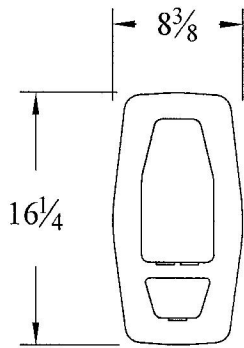

# SHOWER BASES

ALL SHOWER FLOORS ARE NON-SKID  
CUSTOM SHAPES AND SIZES ARE AVAILABLE

SIZE	A	B	C	D	E&F	G
36" SQ	36	36	18	17	—	—
48" REC	48	36	24	17	—	—
36" NEO	36	36	12	12	18	25.5
38" NEO	38	38	12	12	20	25.5
48" NEO	48	48	12	12	24	25.5

1/4" PER FT. DRAIN SLOPE

SHOWER SEAT

## SOAP AND SHAMPOO HOLDERS

SINGLE RECESSED

SGL SOAP SHELF

LARGE 3-SHELF CORNER

DOUBLE RECESSED

SMALL 2-SHELF CORNER