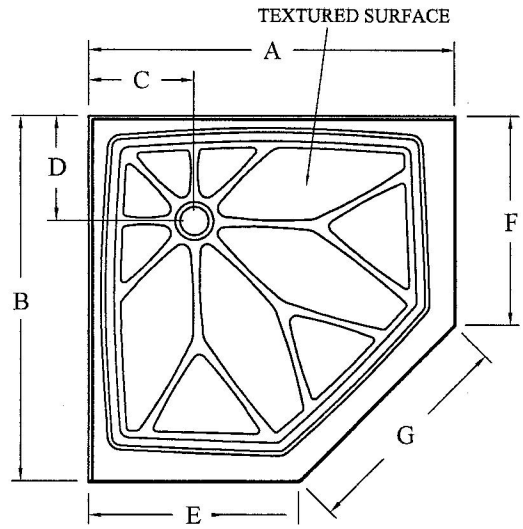

# SHOWER BASES

ALL SHOWER FLOORS ARE NON-SKID  
CUSTOM SHAPES AND SIZES ARE AVAILABLE

SIZE	A	B	C	D	E&F	G
36" SQ	36	36	18	17	—	—
48" REC	48	36	24	17	—	—
36" NEO	36	36	12	12	18	25.5
38" NEO	38	38	12	12	20	25.5
48" NEO	48	48	12	12	24	25.5

1/4" PER FT. DRAIN SLOPE

SHOWER SEAT

## SOAP AND SHAMPOO HOLDERS

SINGLE RECESSED

SGL SOAP SHELF

LARGE 3-SHELF CORNER

DOUBLE RECESSED

SMALL 2-SHELF CORNER