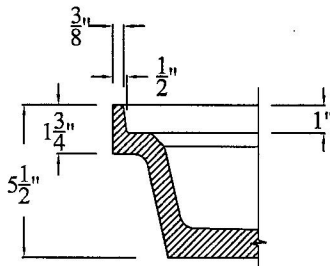

# SHOWER BASES

ALL SHOWER FLOORS ARE NON-SKID  
CUSTOM SHAPES AND SIZES ARE AVAILABLE

SIZE	A	B	C	D	E&F	G
36" SQ	36	36	18	17	—	—
48" REC	48	36	24	17	—	—
36" NEO	36	36	12	12	18	25.5
38" NEO	38	38	12	12	20	25.5
48" NEO	48	48	12	12	24	25.5

1/4" PER FT. DRAIN SLOPE

SHOWER SEAT

## SOAP AND SHAMPOO HOLDERS

SINGLE RECESSED

SGL SOAP SHELF

LARGE 3-SHELF CORNER

DOUBLE RECESSED

SMALL 2-SHELF CORNER