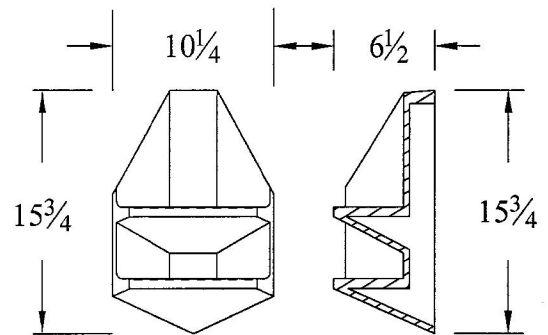

1/4" PER FT. DRAIN SLOPE

SHOWER SEAT

## SOAP AND SHAMPOO HOLDERS

SINGLE RECESSED

SGL SOAP SHELF

LARGE 3-SHELF CORNER

DOUBLE RECESSED

SMALL 2-SHELF CORNER