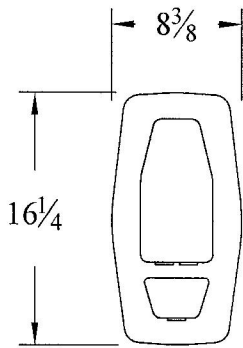

# SHOWER BASES

ALL SHOWER FLOORS ARE NON-SKID  
CUSTOM SHAPES AND SIZES ARE AVAILABLE

SIZE	A	B	C	D	E&F	G
36" SQ	36	36	18	17	—	—
48" REC	48	36	24	17	—	—
36" NEO	36	36	12	12	18	25.5
38" NEO	38	38	12	12	20	25.5
48" NEO	48	48	12	12	24	25.5

1/4" PER FT. DRAIN SLOPE

SHOWER SEAT

## SOAP AND SHAMPOO HOLDERS

SINGLE RECESSED

SGL SOAP SHELF

LARGE 3-SHELF CORNER

DOUBLE RECESSED

SMALL 2-SHELF CORNER