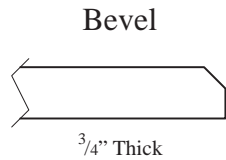

## *Edges*

Bowl: Laguna (RO)  
Color: Walnut Toffee GR  
22.75" x 18" x 6"

Bowl: Royal (RL)  
Color: Pewter Granite  
22.75" x 18.5" x 7.5"

Bowl: Canadian (LC)  
Color: Cappuccino Granite  
20" x 13.75" x 6.75"