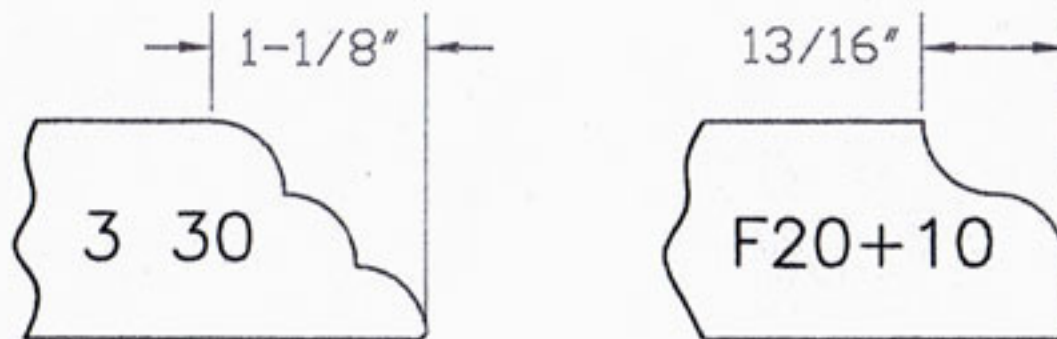

VIKING SINK CO

3CM CLASSIC PROFILES

3CM LUXURY PROFILES

2CM CLASSIC PROFILE:

2CM LUXURY PROFILE