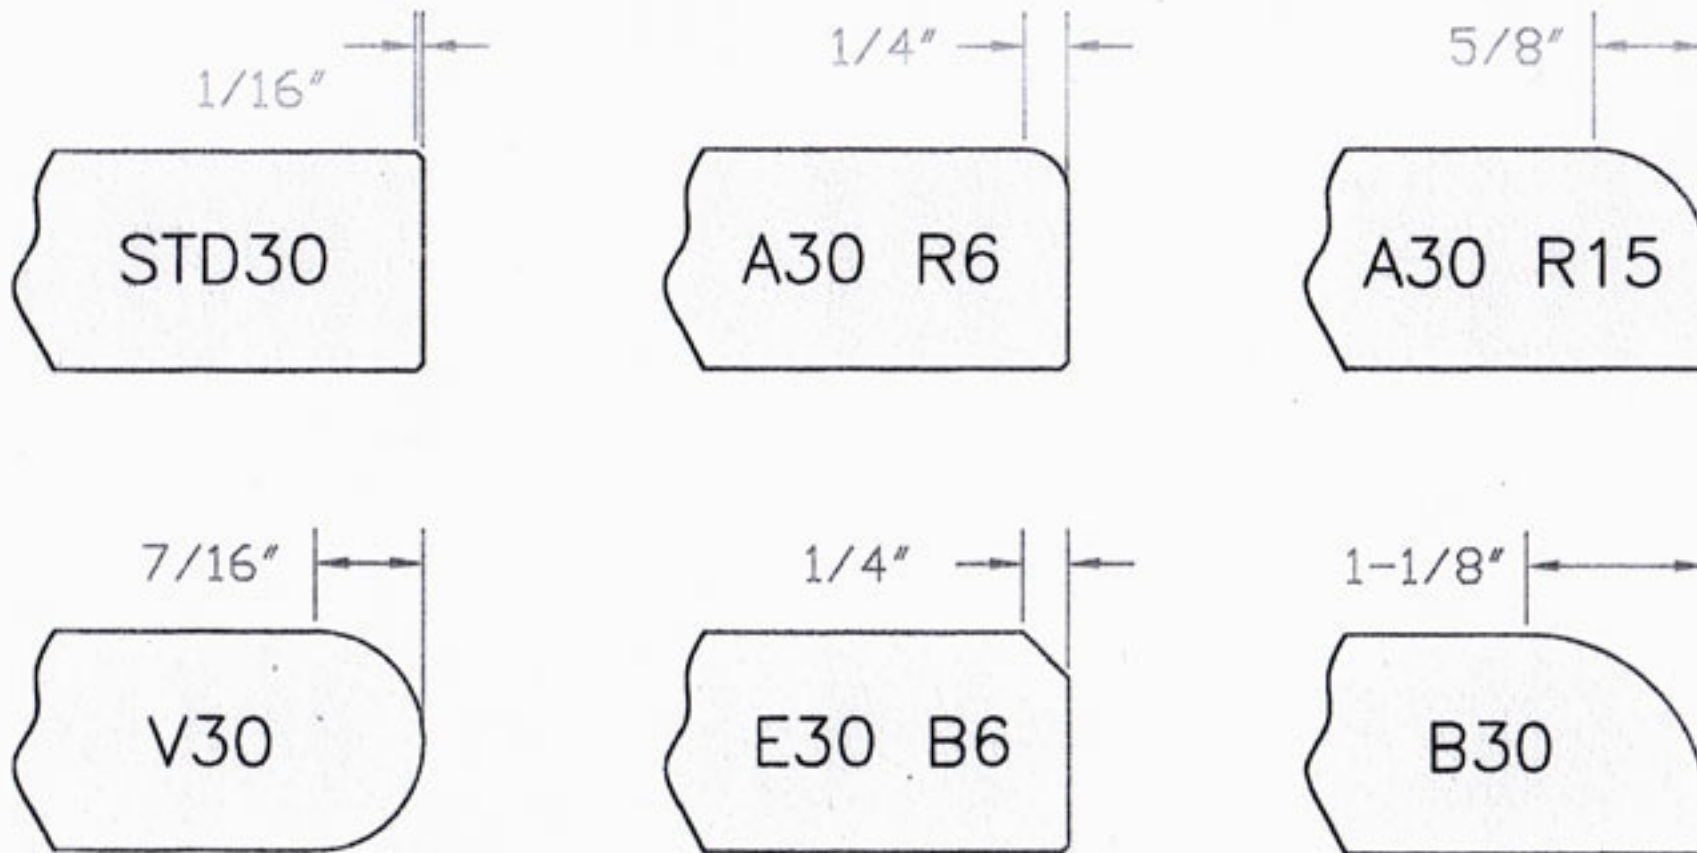

VIKING SINK CO

3CM CLASSIC PROFILES

3CM LUXURY PROFILES

2CM CLASSIC PROFILE:

2CM LUXURY PROFILE