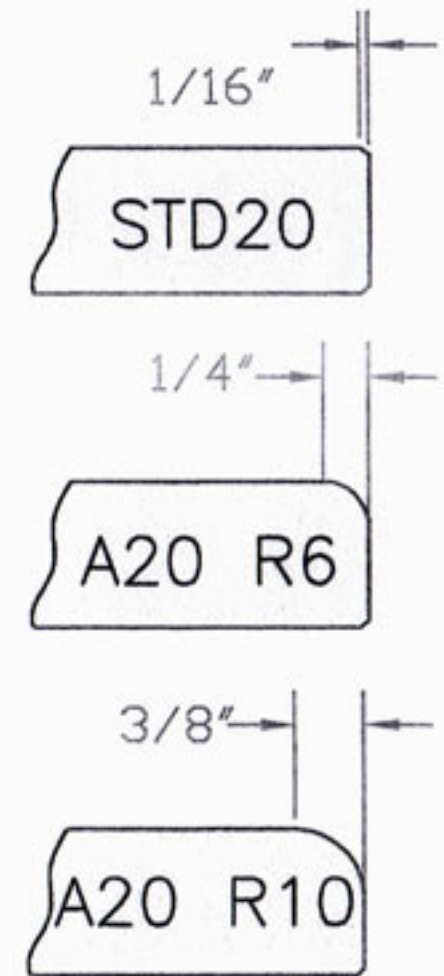

VIKING SINK CO

3CM CLASSIC PROFILES

3CM LUXURY PROFILES

2CM CLASSIC PROFILE:

2CM LUXURY PROFILE